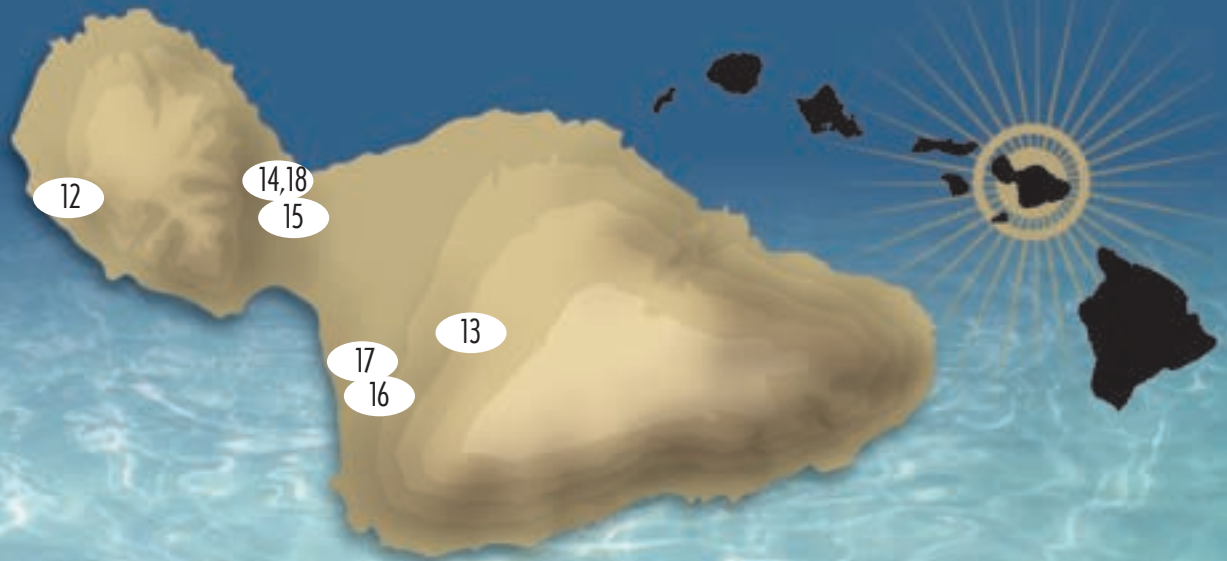

MAUI

PAGE	NAME	ADDRESS	LOCATION	CATEGORY	DIVISION
12	Opukea At Lahaina	1155 Limahana Circle, Lahaina, HI 96768	Lahaina	Multi-Family/Highrise	\$499,001 - \$599,000
13	The Cottages at Kulamalu	28 Ku`ineha Place, Pukalani, HI 96790	Pukalani	Multi-Family/Townhouse (Attached)	\$499,001 - \$599,000
14	Akolea at Kehalani	175 Kinohi Loa Loop, Wailuku, HI 96793	Wailuku	Single Family Detached	\$599,001 - \$799,000
15	The Villas At Kehalani	31 Awela Circle #301, Wailuku, HI 96793	Wailuku	Multi-Family/Townhouse (Attached)	\$599,001 - \$799,000
16	Ke Alii Ocean Villas	12 Lolupe Lane, Kihei, HI 96753	Kihei	Multi-Family/Townhouse (Attached)	\$799,001 - \$999,000
17	Hokulani Golf Villas	580 Halele`a Street, Kihei, HI 96753	Kihei	Single Family Detached	\$999,001 - \$1,999,000
18	Akolea at Kehalani	174 Kinohi Loa Loop, Wailuku, HI 96793	Wailuku	Single Family Detached	\$799,001 - \$999,000